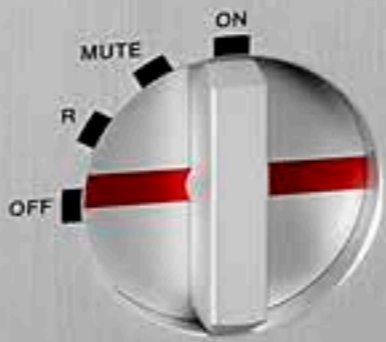

+
☉
-

MUTE
ON
R

NAGRA

NAGRA

NAGRA HD AMP

INPUT
1/4" JACK
DC FILTER
ON/OFF

OUTPUT
XLR
XLR

DAVID NEELING
NAGRA
MADE IN SWITZERLAND